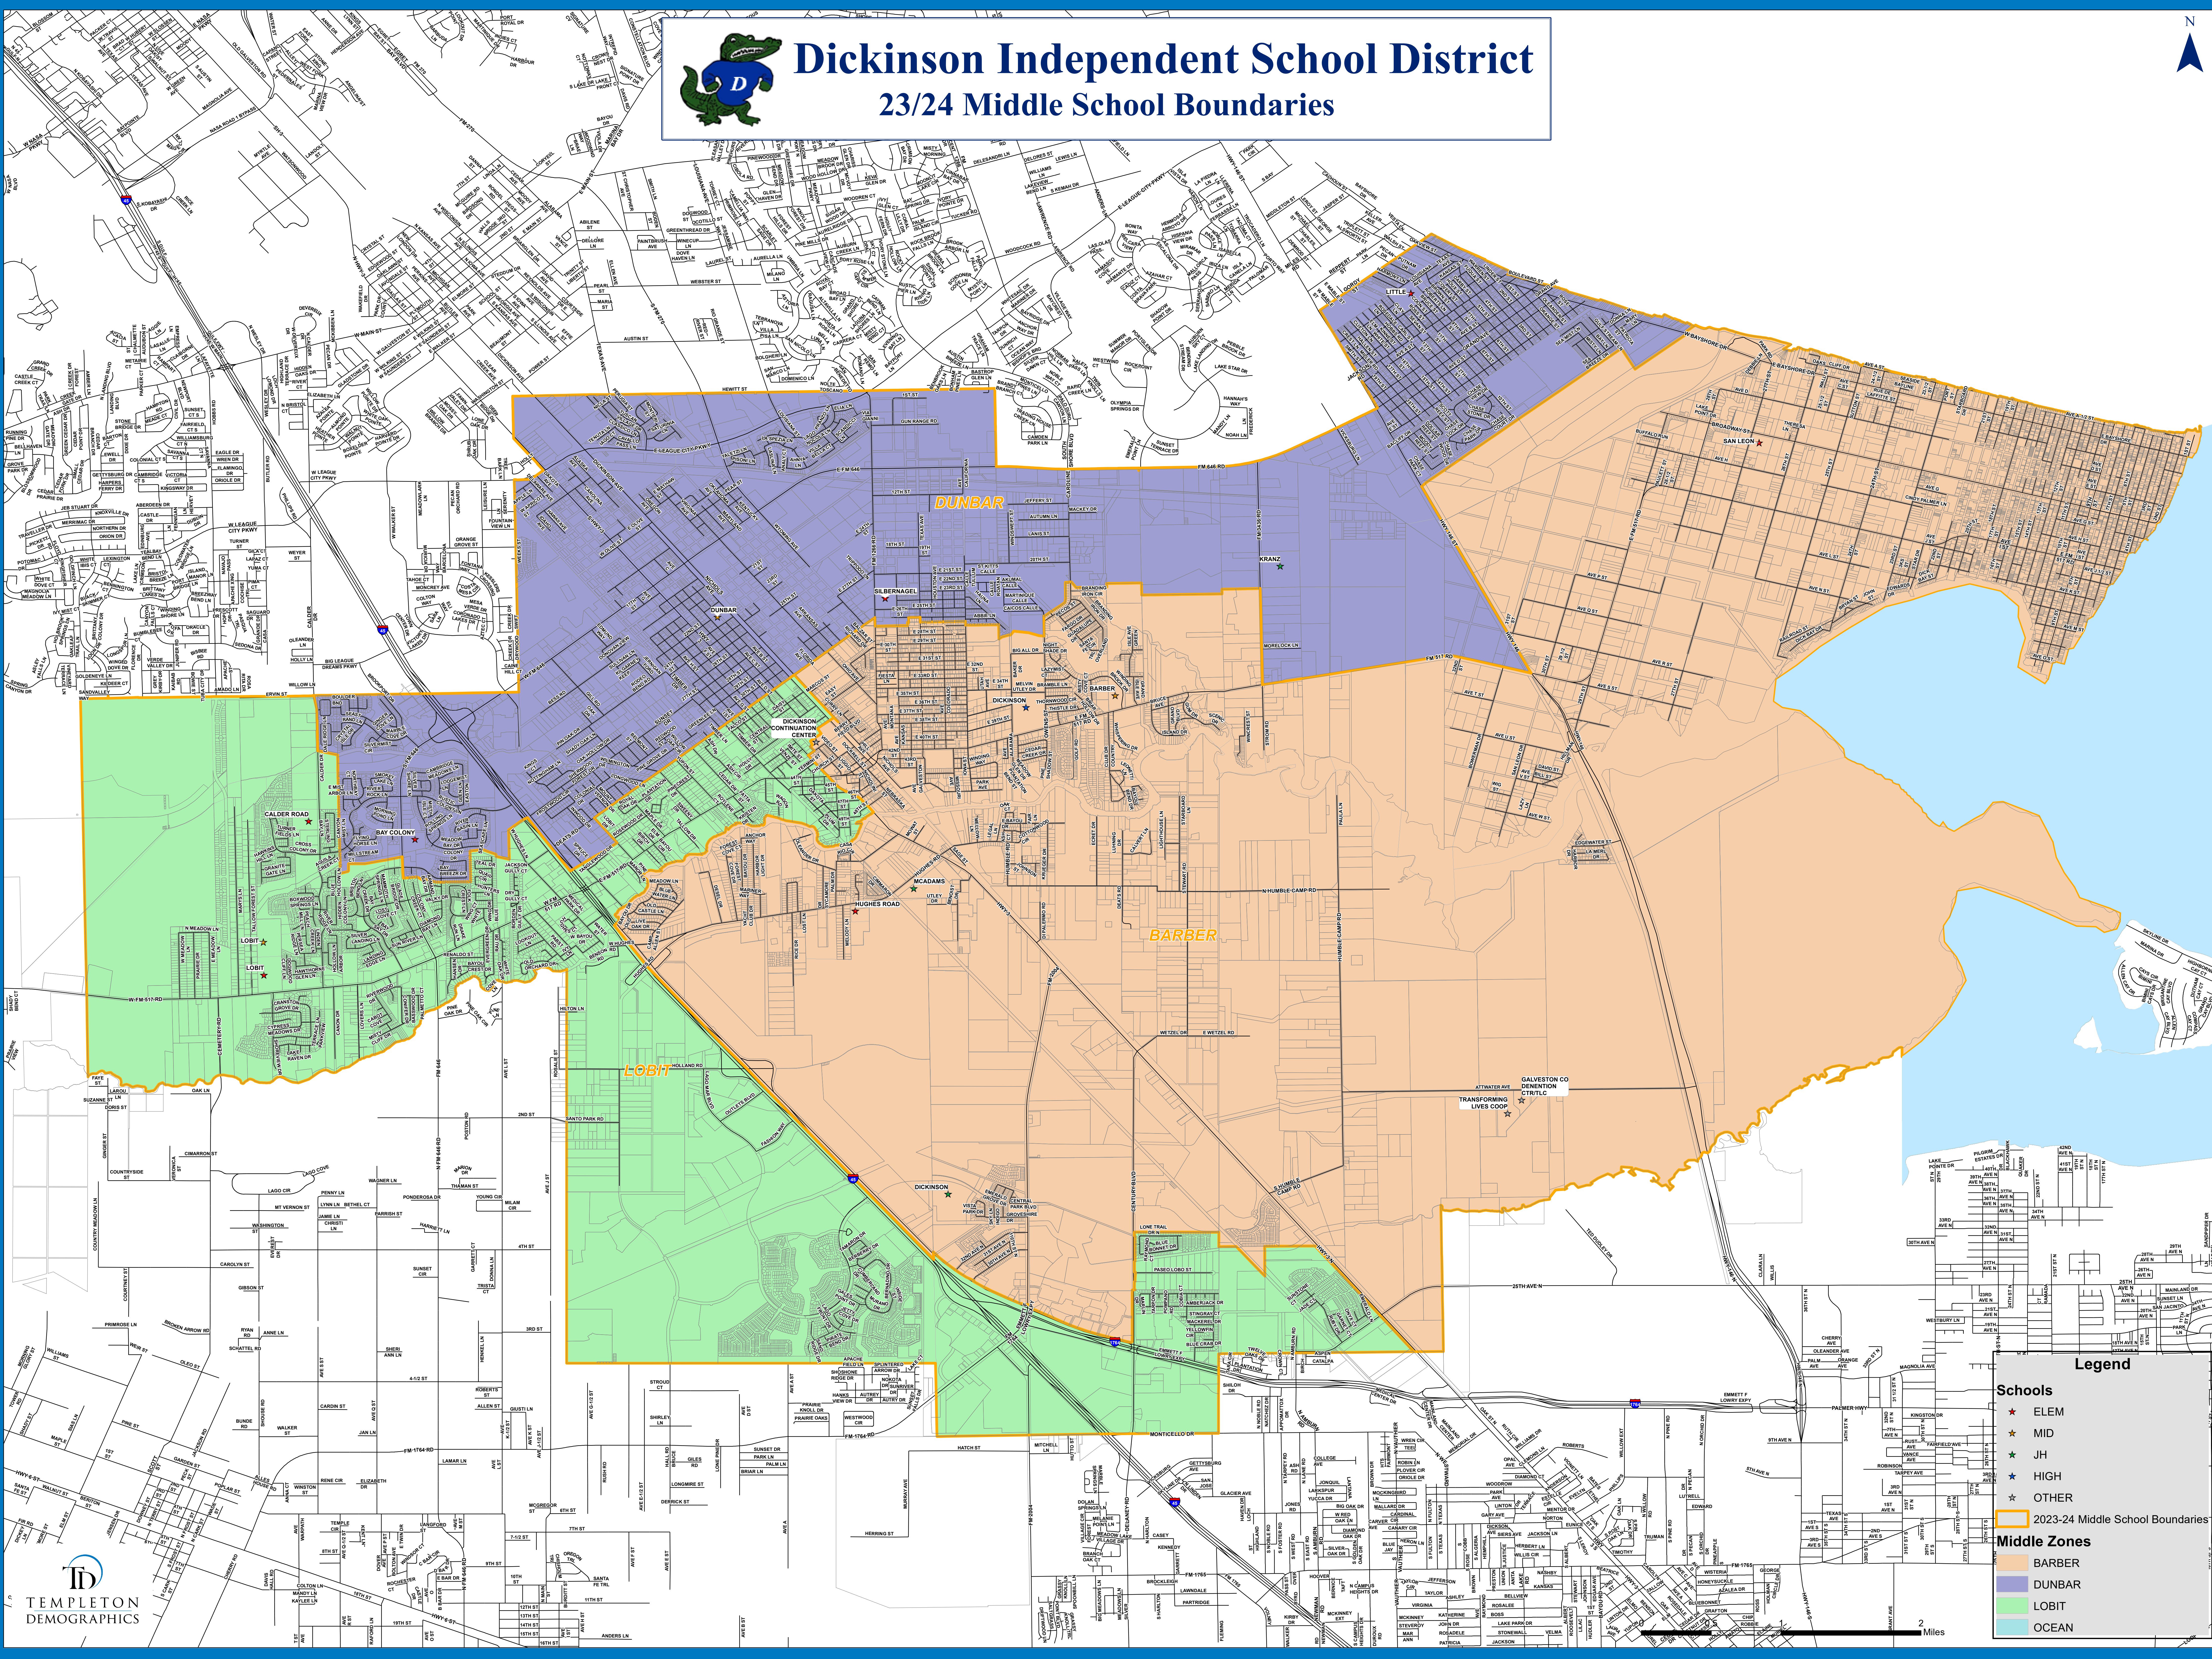

Dickinson Independent School District

23/24 Middle School Boundaries

Legend

- Schools**
 - ★ ELEM
 - ★ MID
 - ★ JH
 - ★ HIGH
 - ★ OTHER
- Middle Zones**
 - BARBER
 - DUNBAR
 - LOBIT
 - OCEAN